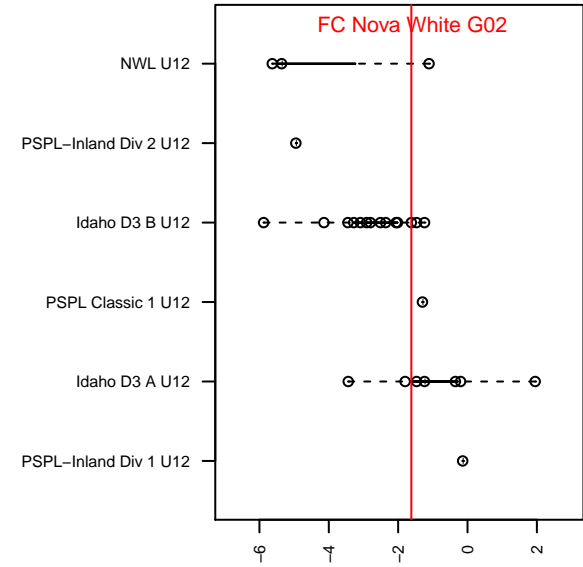

FC Nova White G02

FC Nova SC
 Boise, ID
 G02 total strength=615
 attack=0.78 defense=0.35
 fall league = Idaho D3 B U12
 spr league = Spr Idaho D3 U12 Bracket B EAS

alt names used:
 FC NOVA ACADEMY WHITE (ID)
 FC Nova U11 White
 FC NOVA ACADEMY WHITE
 FC NOVA ACADEMY WHITE

Venues played:
 2014 HotShot U11
 2014 Idaho D3 B U12
 2014 GEM State Challenge U12G North U12
 2014 Spr Idaho D3 U12 Bracket B EAST U12

FC Nova White G02
 Dots are actual minus expected GF (blue circles) and GA (red triangles).
 Blue line is smoothed change in attack strength. Red is smoothed change in defense strength.

**attack and defense variance (black dot)
relative to other teams
and top 10 in region**

**attack and defense rating
relative to others at age
and all opponents in last 13 months**

Performance relative to 13 month average